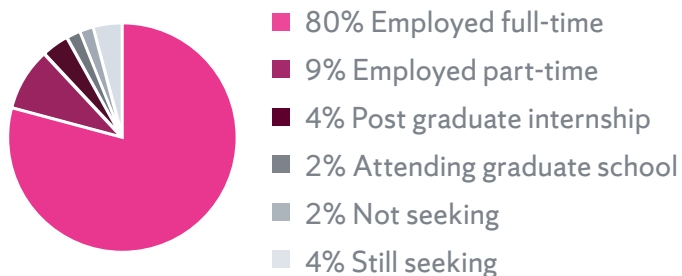

2017 Graduate Employment Report **M.S. in Library & Information Science**

Based on 92% response rate

2017 Graduate Placement Rate

95%

2017 Industries

Libraries & Archives • Higher Education
Professional, Scientific, and Technical Services
Public Administration • Finance & Insurance
Health Care & Social Assistance

Job Placement Status After Graduation

3-year Rolling Average Placement Rate

93%

2017 Employers

Baldwinsville Public Library • Syracuse University
Chattanooga Public Library • Fayetteville Free Library
Upstate Health Sciences Library • Cornell University
San Francisco Public Library System