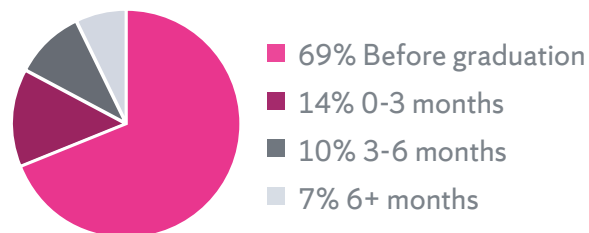

Average Time to Employment

School of Information Studies

Syracuse University